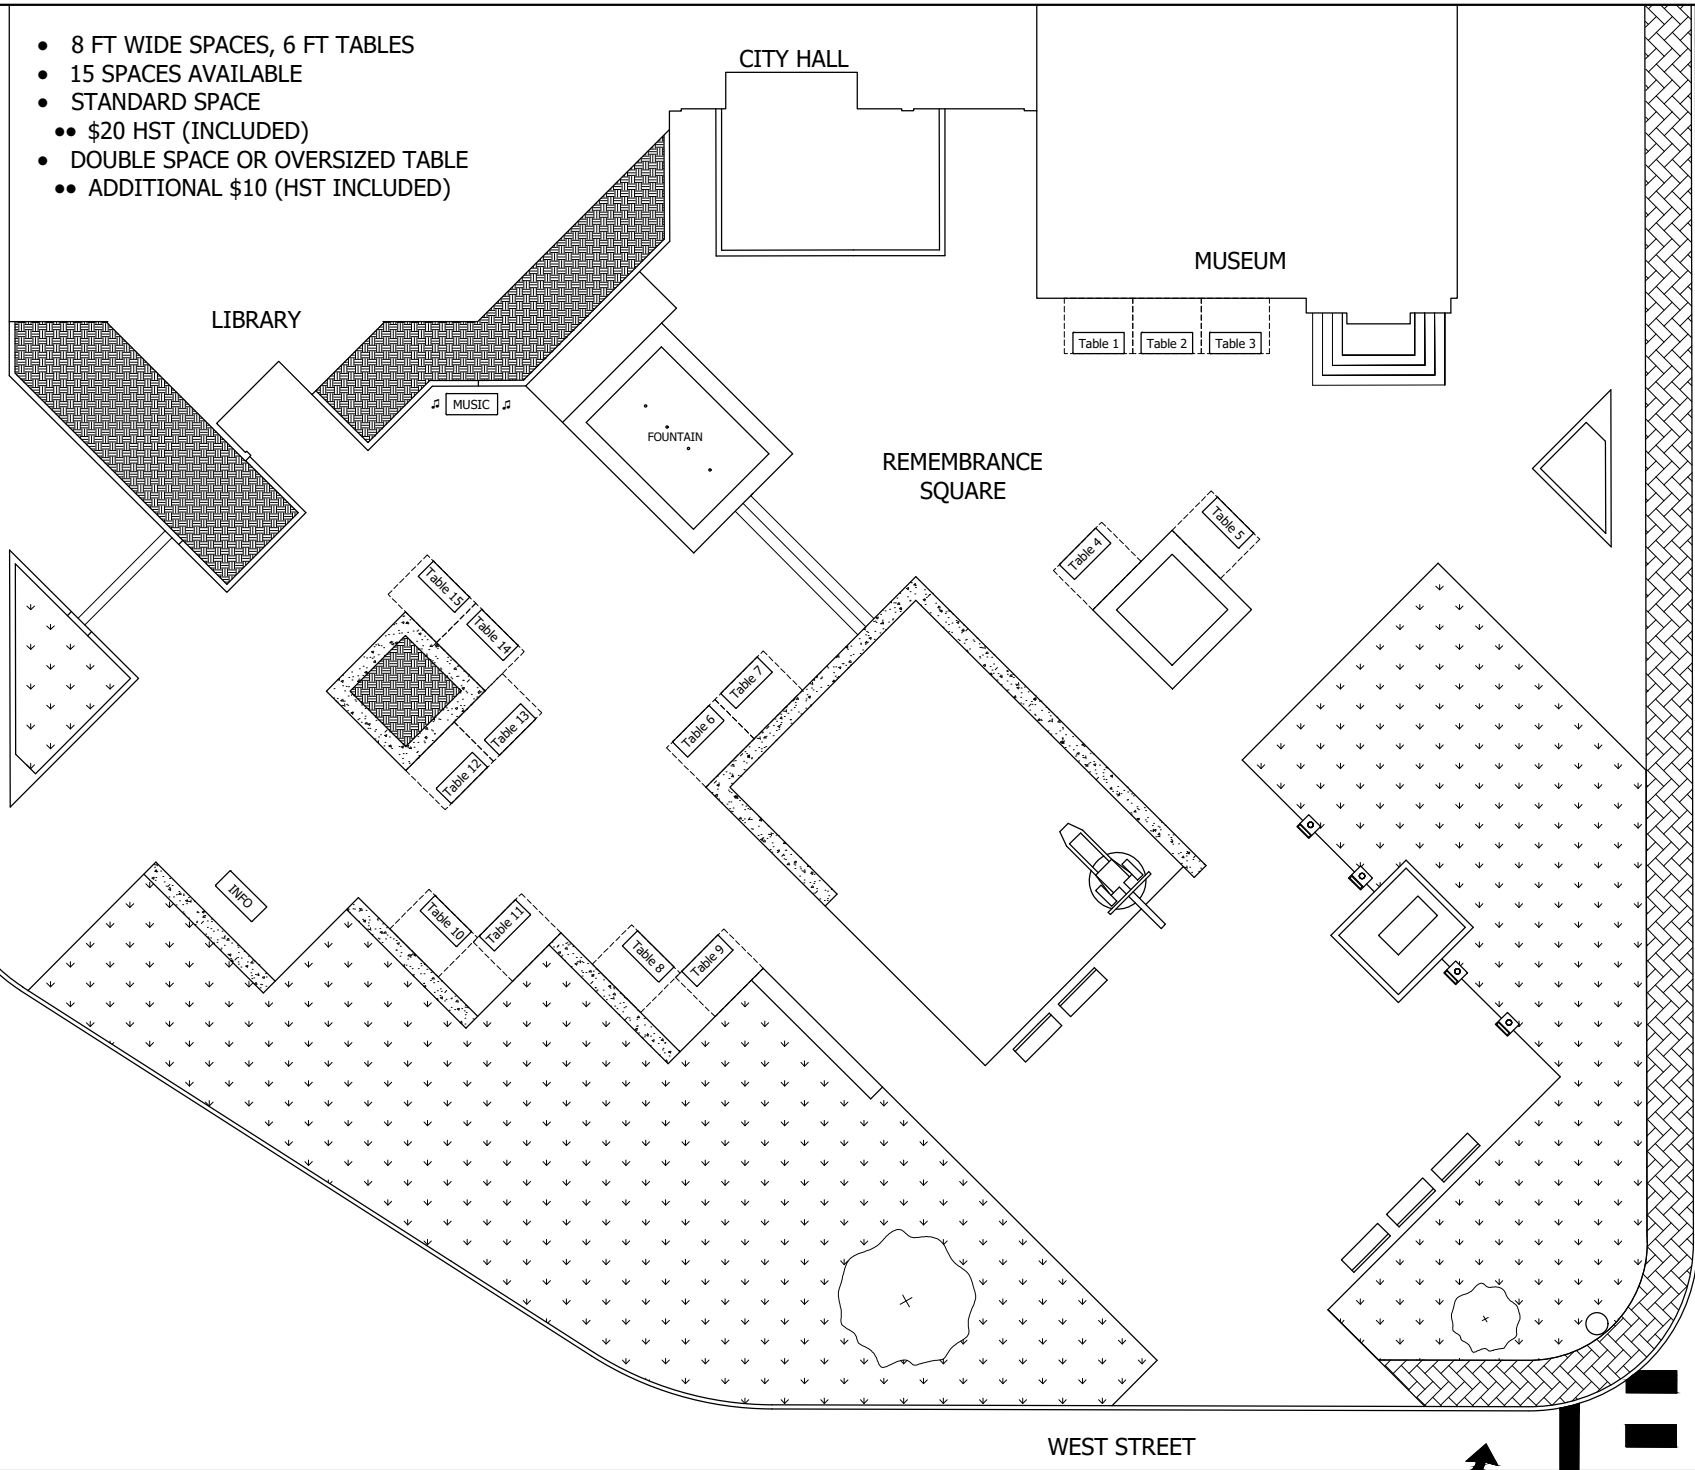

- 8 FT WIDE SPACES, 6 FT TABLES
- 15 SPACES AVAILABLE
- STANDARD SPACE
- \$20 HST (INCLUDED)
- DOUBLE SPACE OR OVERSIZED TABLE
- ADDITIONAL \$10 (HST INCLUDED)

WEST STREET

MAIN STREET