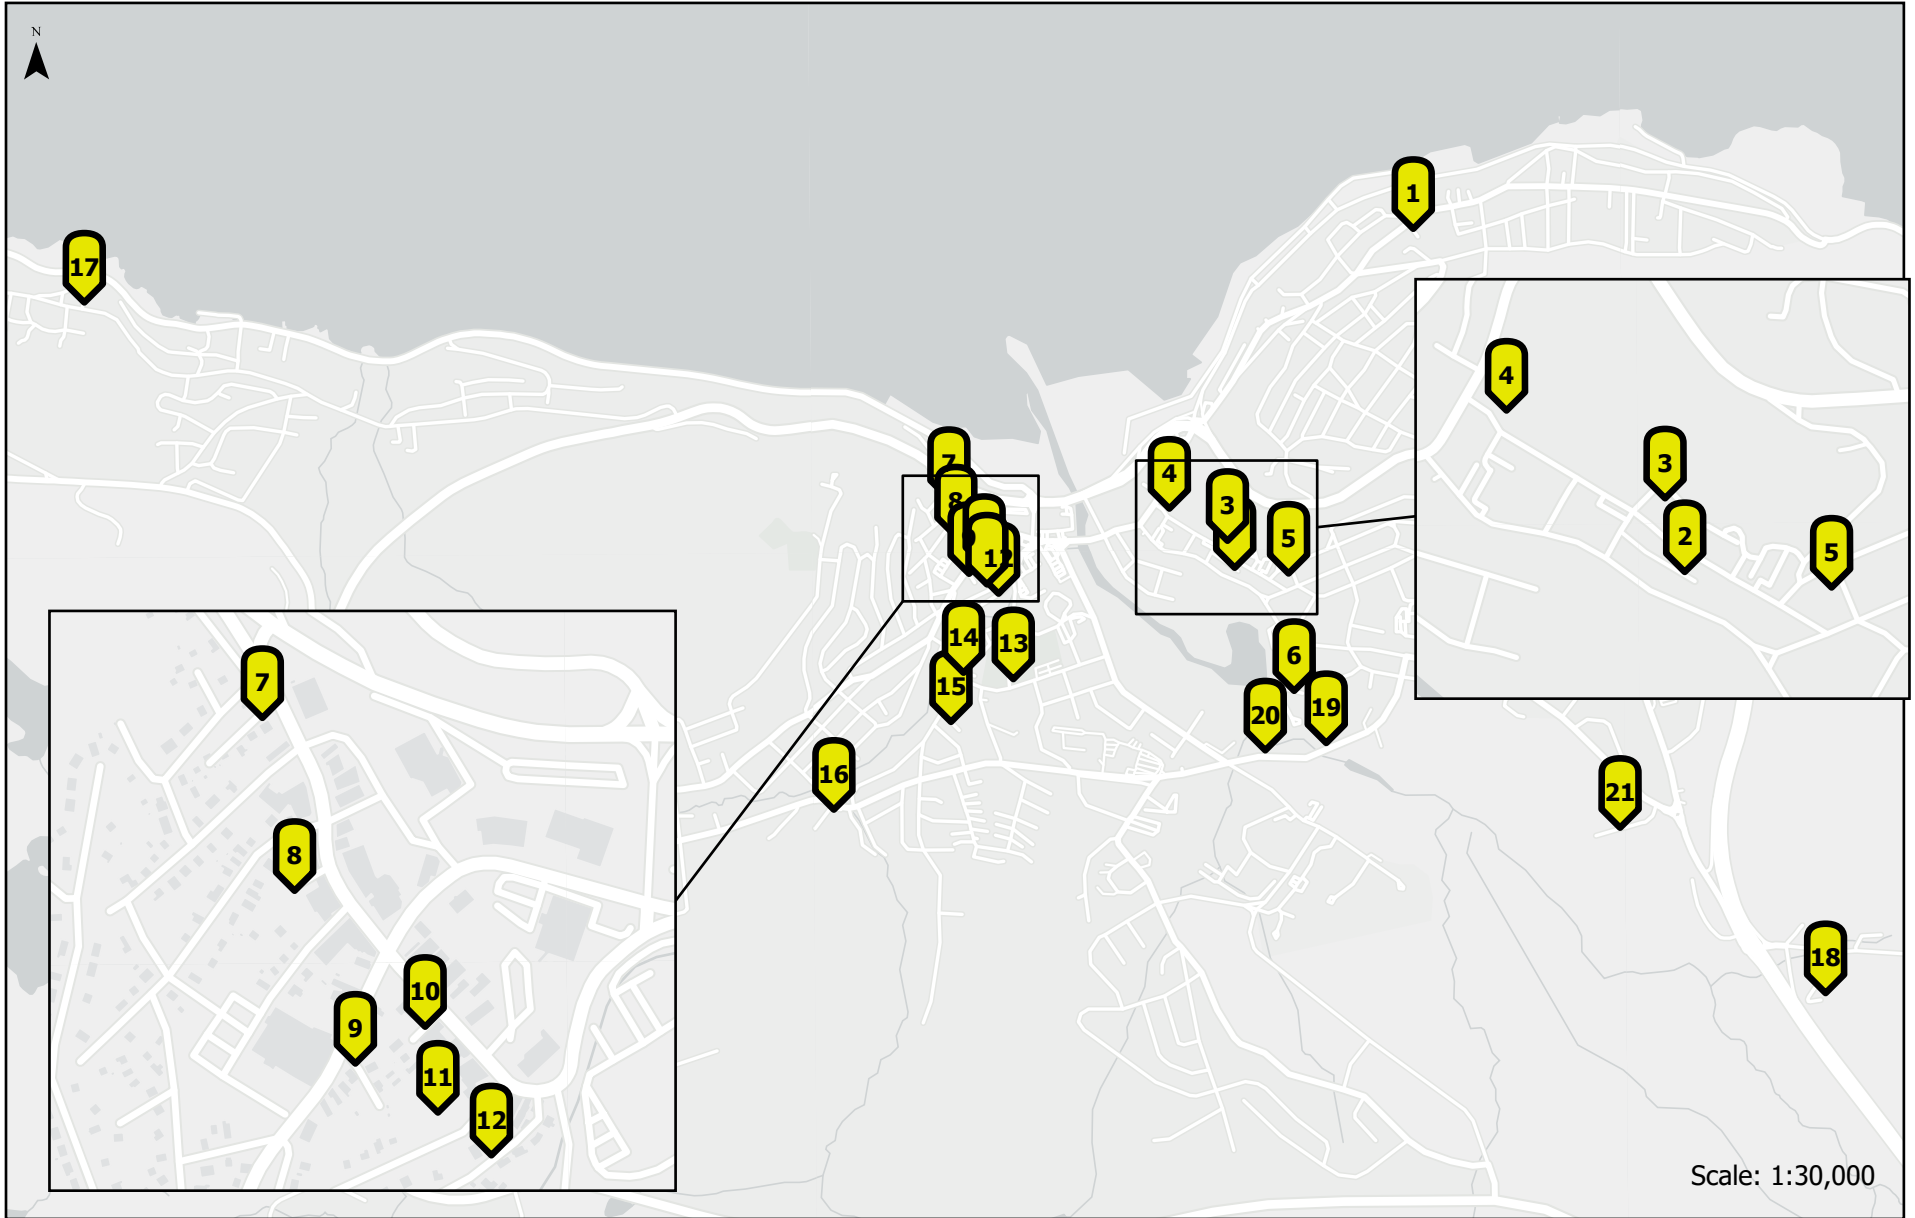

Snow Clearing Contracted Small Roads

Snow Clearing Contracted Small Roads

1. McWhirters Lane

Snow Clearing Contracted Small Roads

2. Service Road Behind Star Taxi

Snow Clearing Contracted Small Roads

3. Todd St/Service Rd

Snow Clearing Contracted Small Roads

4. Legion Lane

Snow Clearing Contracted Small Roads

5. Majestic Lawn Parking

Snow Clearing Contracted Small Roads

6. Brich Avenue

Snow Clearing Contracted Small Roads

7. Millview Avenue

Snow Clearing Contracted Small Roads

8. Rumbolts Avenue

Scale: 1:1,000

Snow Clearing Contracted Small Roads

9. Roan Street

Snow Clearing Contracted Small Roads

10. Noahs Avenue

Snow Clearing Contracted Small Roads

Pictometry International

Snow Clearing Contracted Small Roads

19. O'Connell Drive Margaret Bowater Lower Parking Lot

Snow Clearing Contracted Small Roads

20. Paved Walking Trail

Snow Clearing Contracted Small Roads