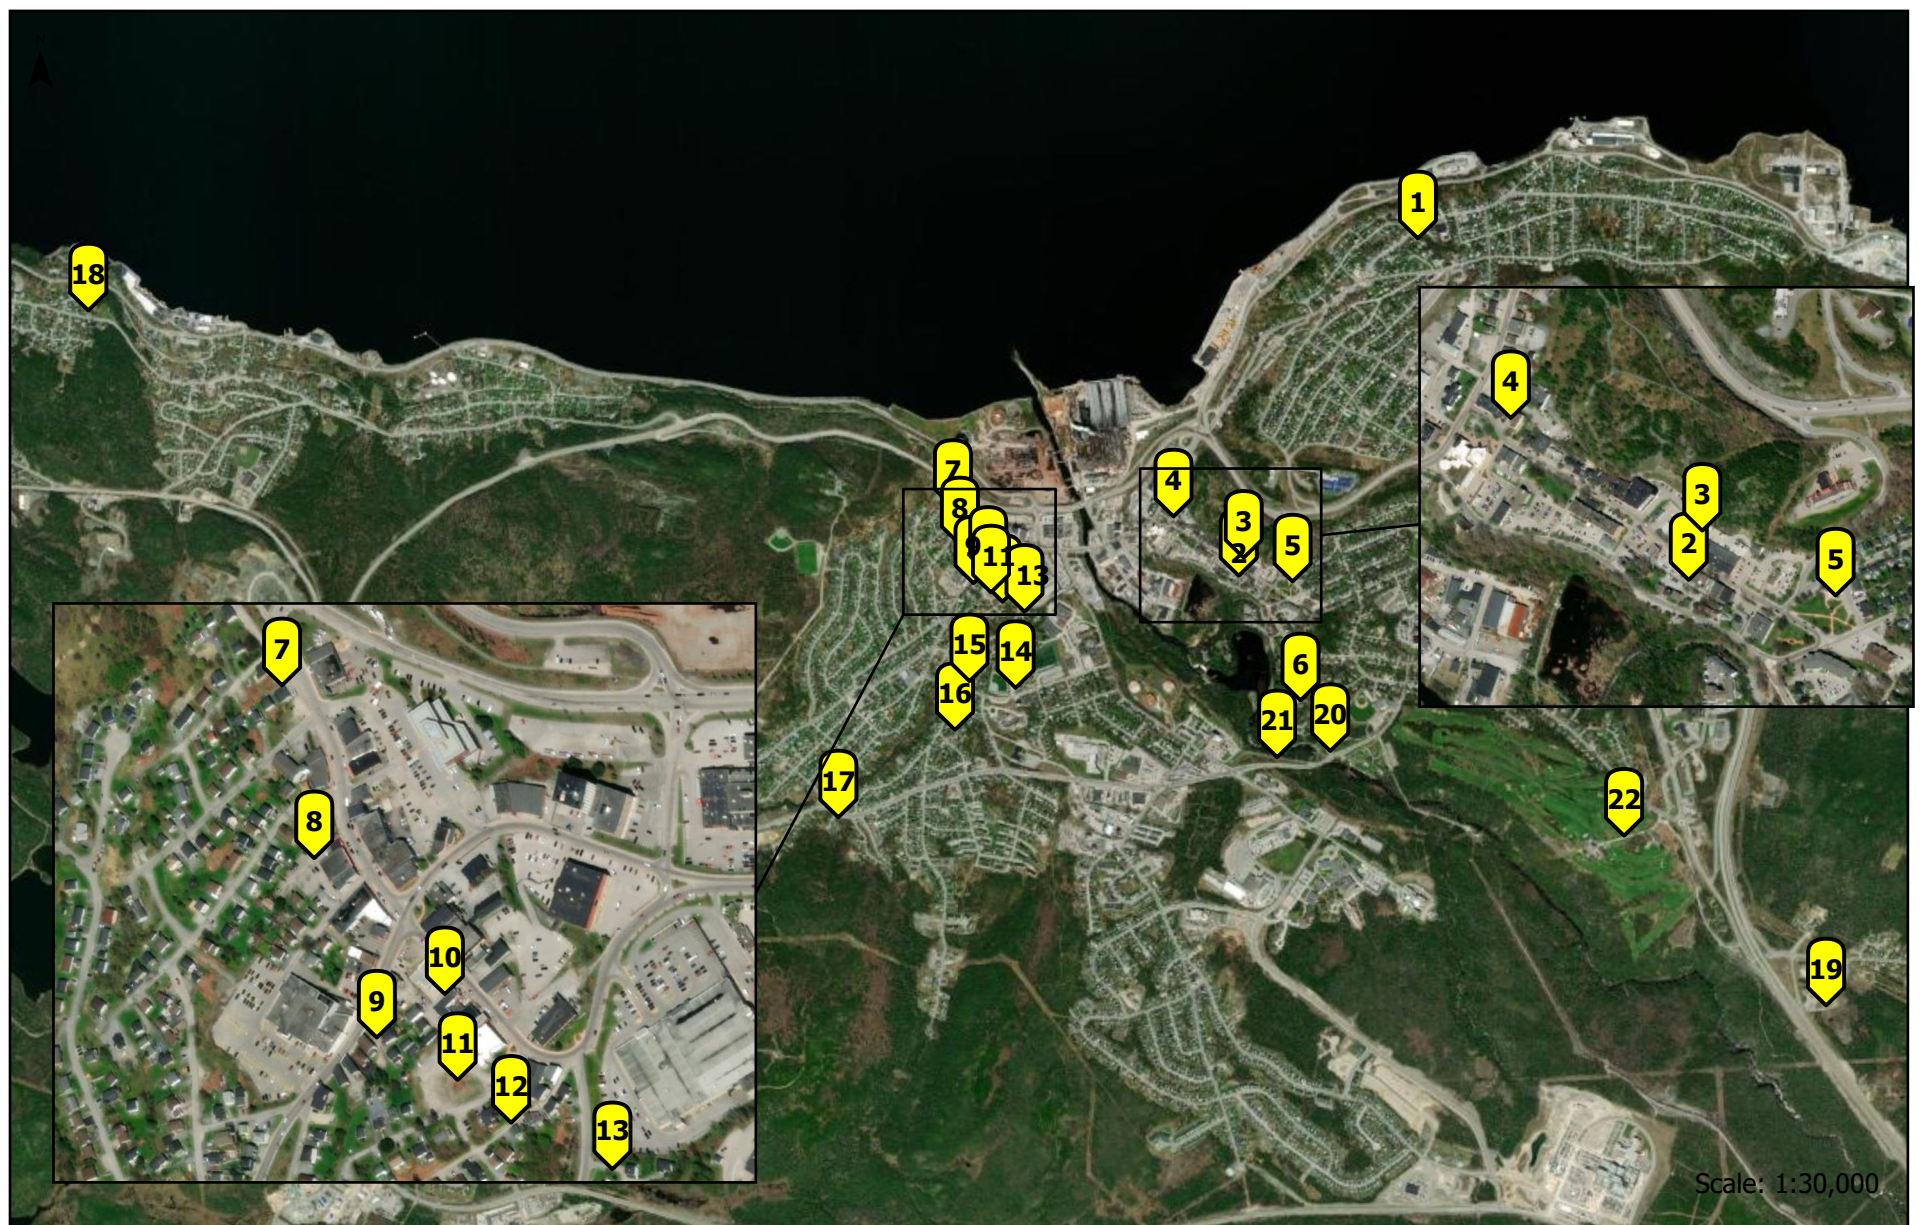

Snow Clearing Contracted Small Roads

Snow Clearing Contracted Small Roads

1. McWhirters Lane

Snow Clearing Contracted Small Roads

2. Service Road Behind Star Taxi

Snow Clearing Contracted Small Roads

3. Todd St/Service Rd

7. Millview Avenue

Snow Clearing Contracted Small Roads

8. Rumbolts Avenue

Snow Clearing Contracted Small Roads

11. Concord Ave Parking Lot Pile Snow in Grass Section

Snow Clearing Contracted Small Roads

12. Laite's Lane

Snow Clearing Contracted Small Roads

13. Valley Road Small road near valley rd and Broadway

Snow Clearing Contracted Small Roads

14. Lions Rec Center Parking Lot & Entrance

Snow Clearing Contracted Small Roads

15. Winston Street

Snow Clearing Contracted Small Roads

16. May's Road

Snow Clearing Contracted Small Roads

17. Burnt Hill

Snow Clearing Contracted Small Roads

18. Weir Place

Snow Clearing Contracted Small Roads